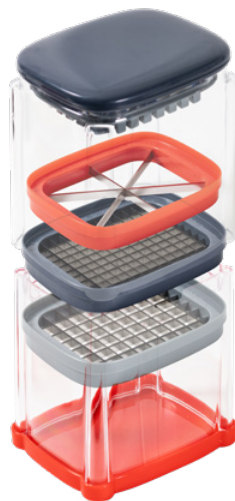

moHA!
swiss smart design

"Cut Box" Fruit & Veggie Box Slicer

p.212
MH25239

MoHA's smart new Cut Box comes with 3 cutter options (Thick-cut, French-fries and Wedges) that neatly slot together for compact storage.

The set also includes a non-slip base to keep things stable, even when slicing tough vegetables or fruit.